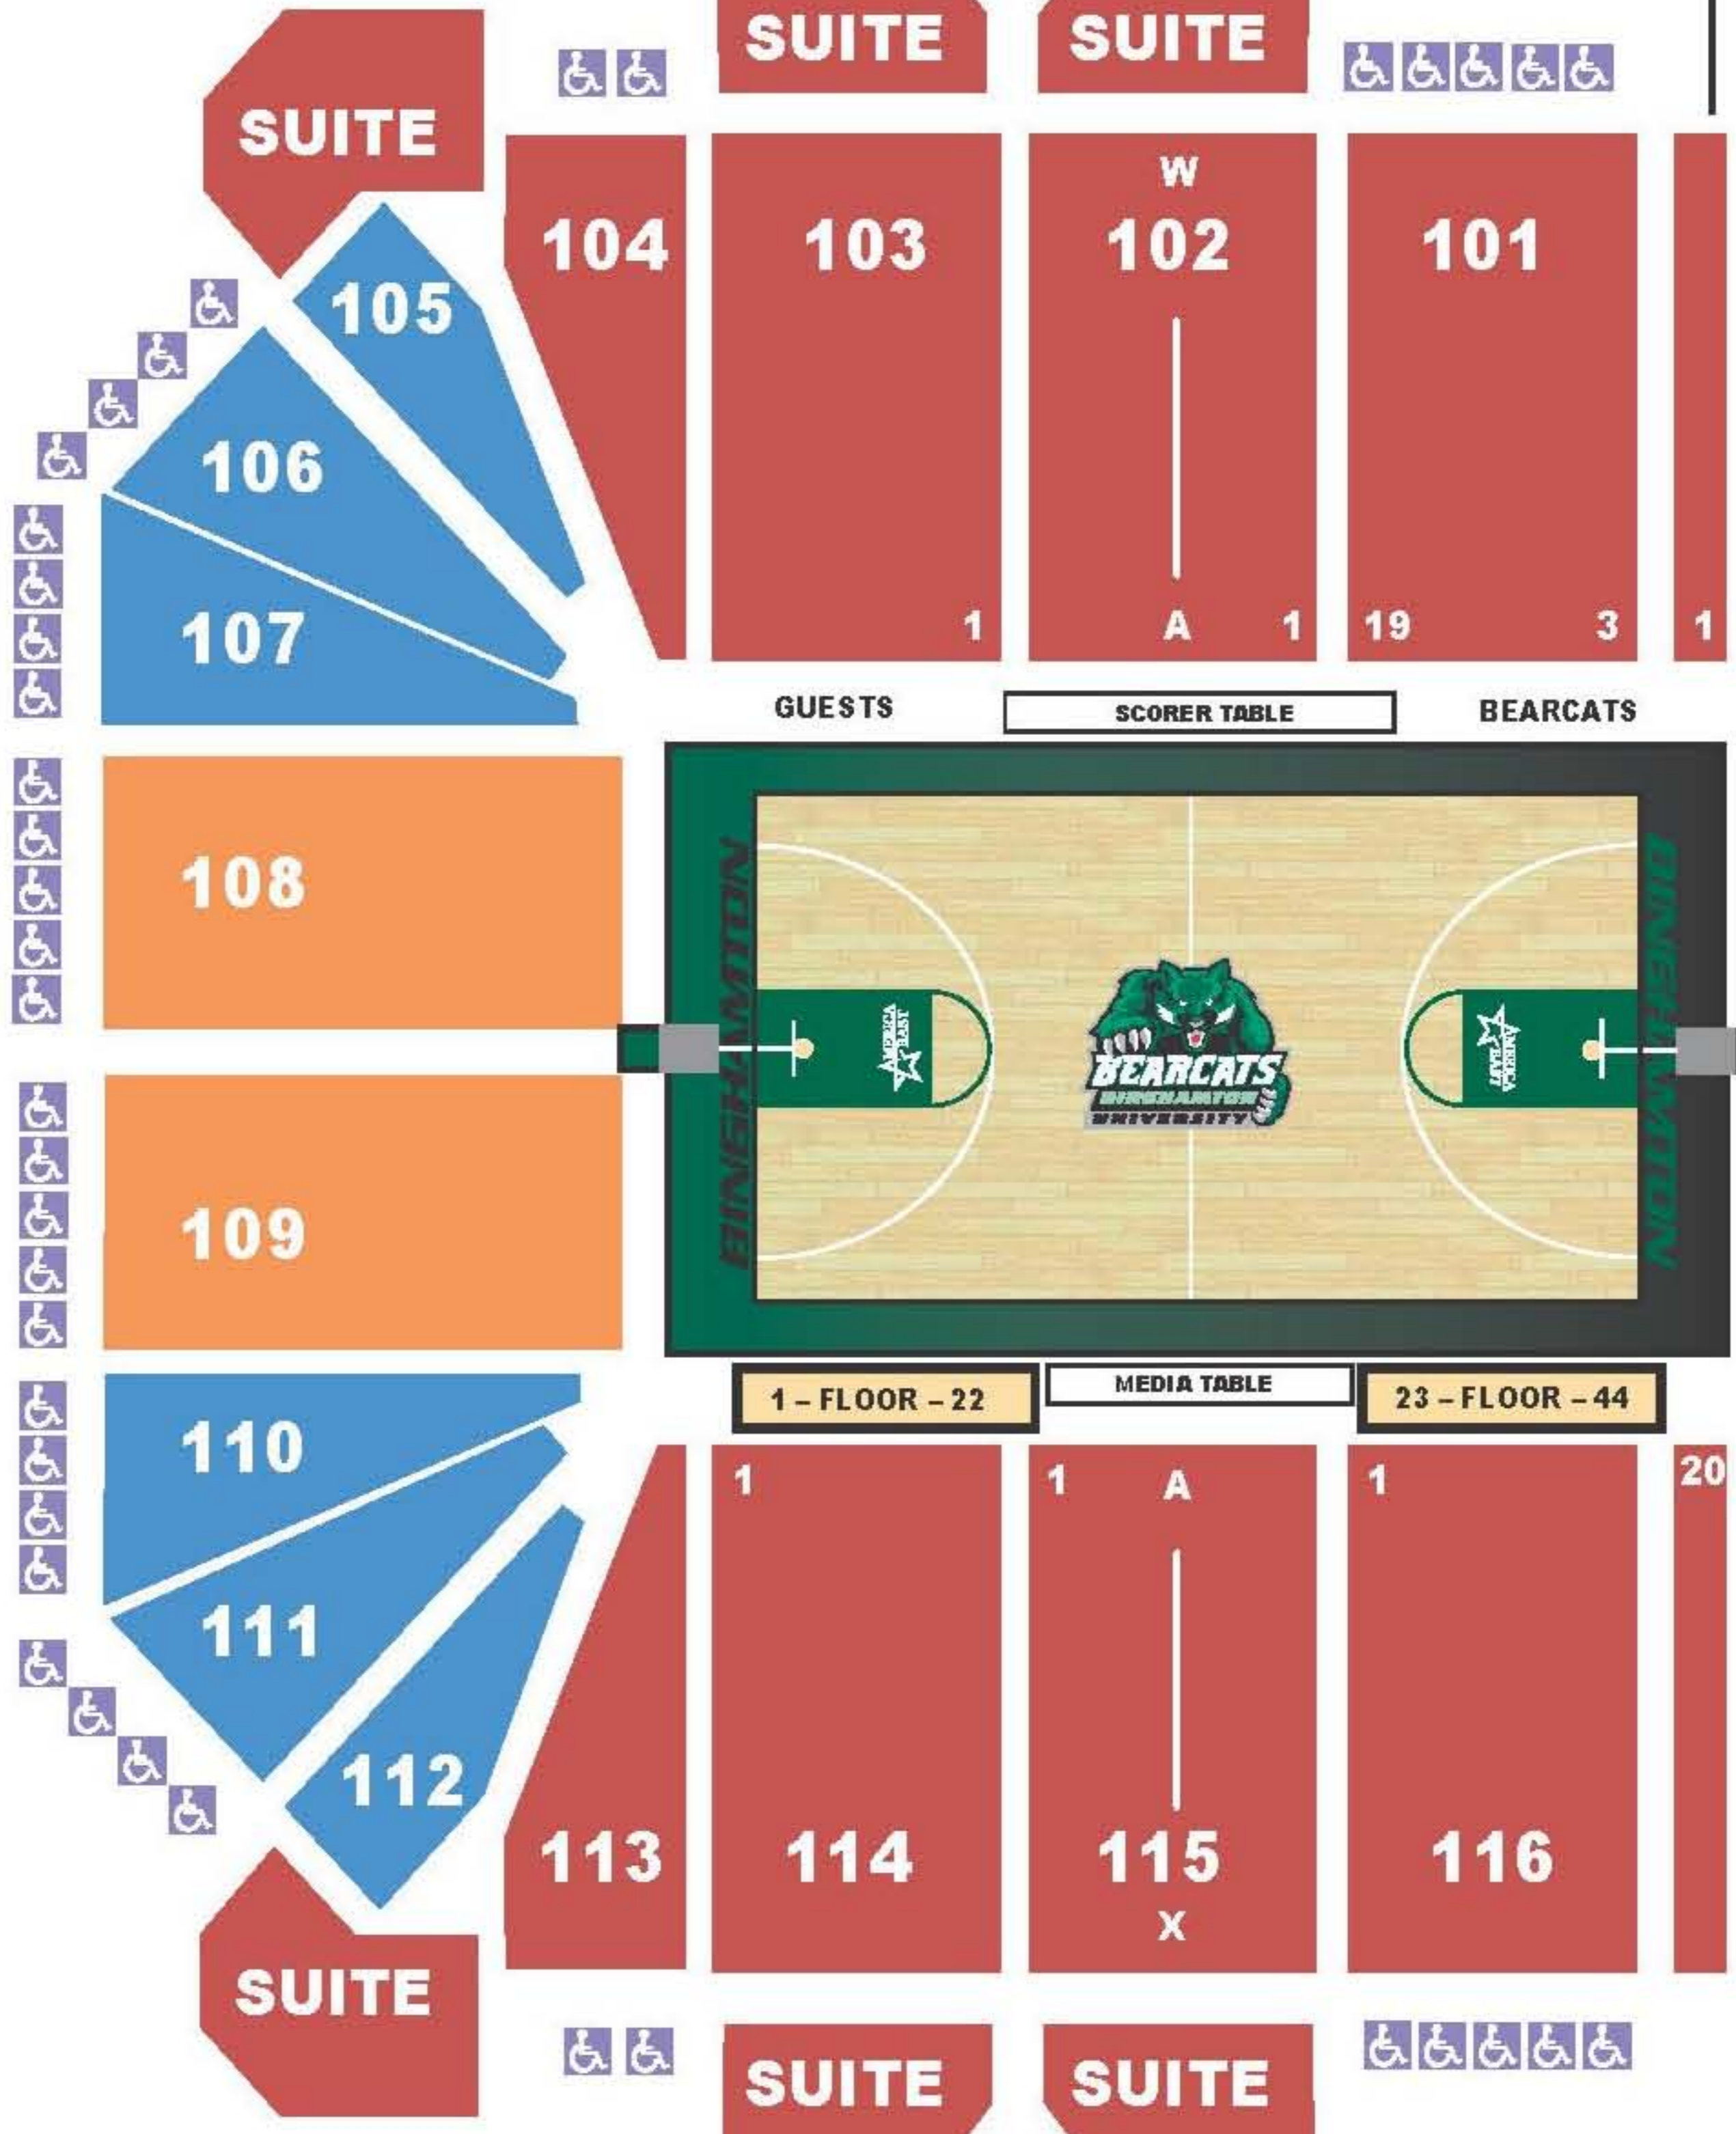

Binghamton University Events Center

MAIN ENTRANCE

WILL CALL WINDOW

BOX OFFICE

EL

MERCHANDISE

FOOD

SUITE

SUITE

SUITE

LEGEND

- CHAIRBACK - RESERVED
- BENCH - GENERAL ADMISSION
- BENCH - RESERVED
- BU STUDENTS
- JUNIOR BEARCAT - RESERVED
- ♿ WHEELCHAIR ACCESSIBLE + COMPANION
- COURTSIDE - RESERVED

STAIRS TO 117-120