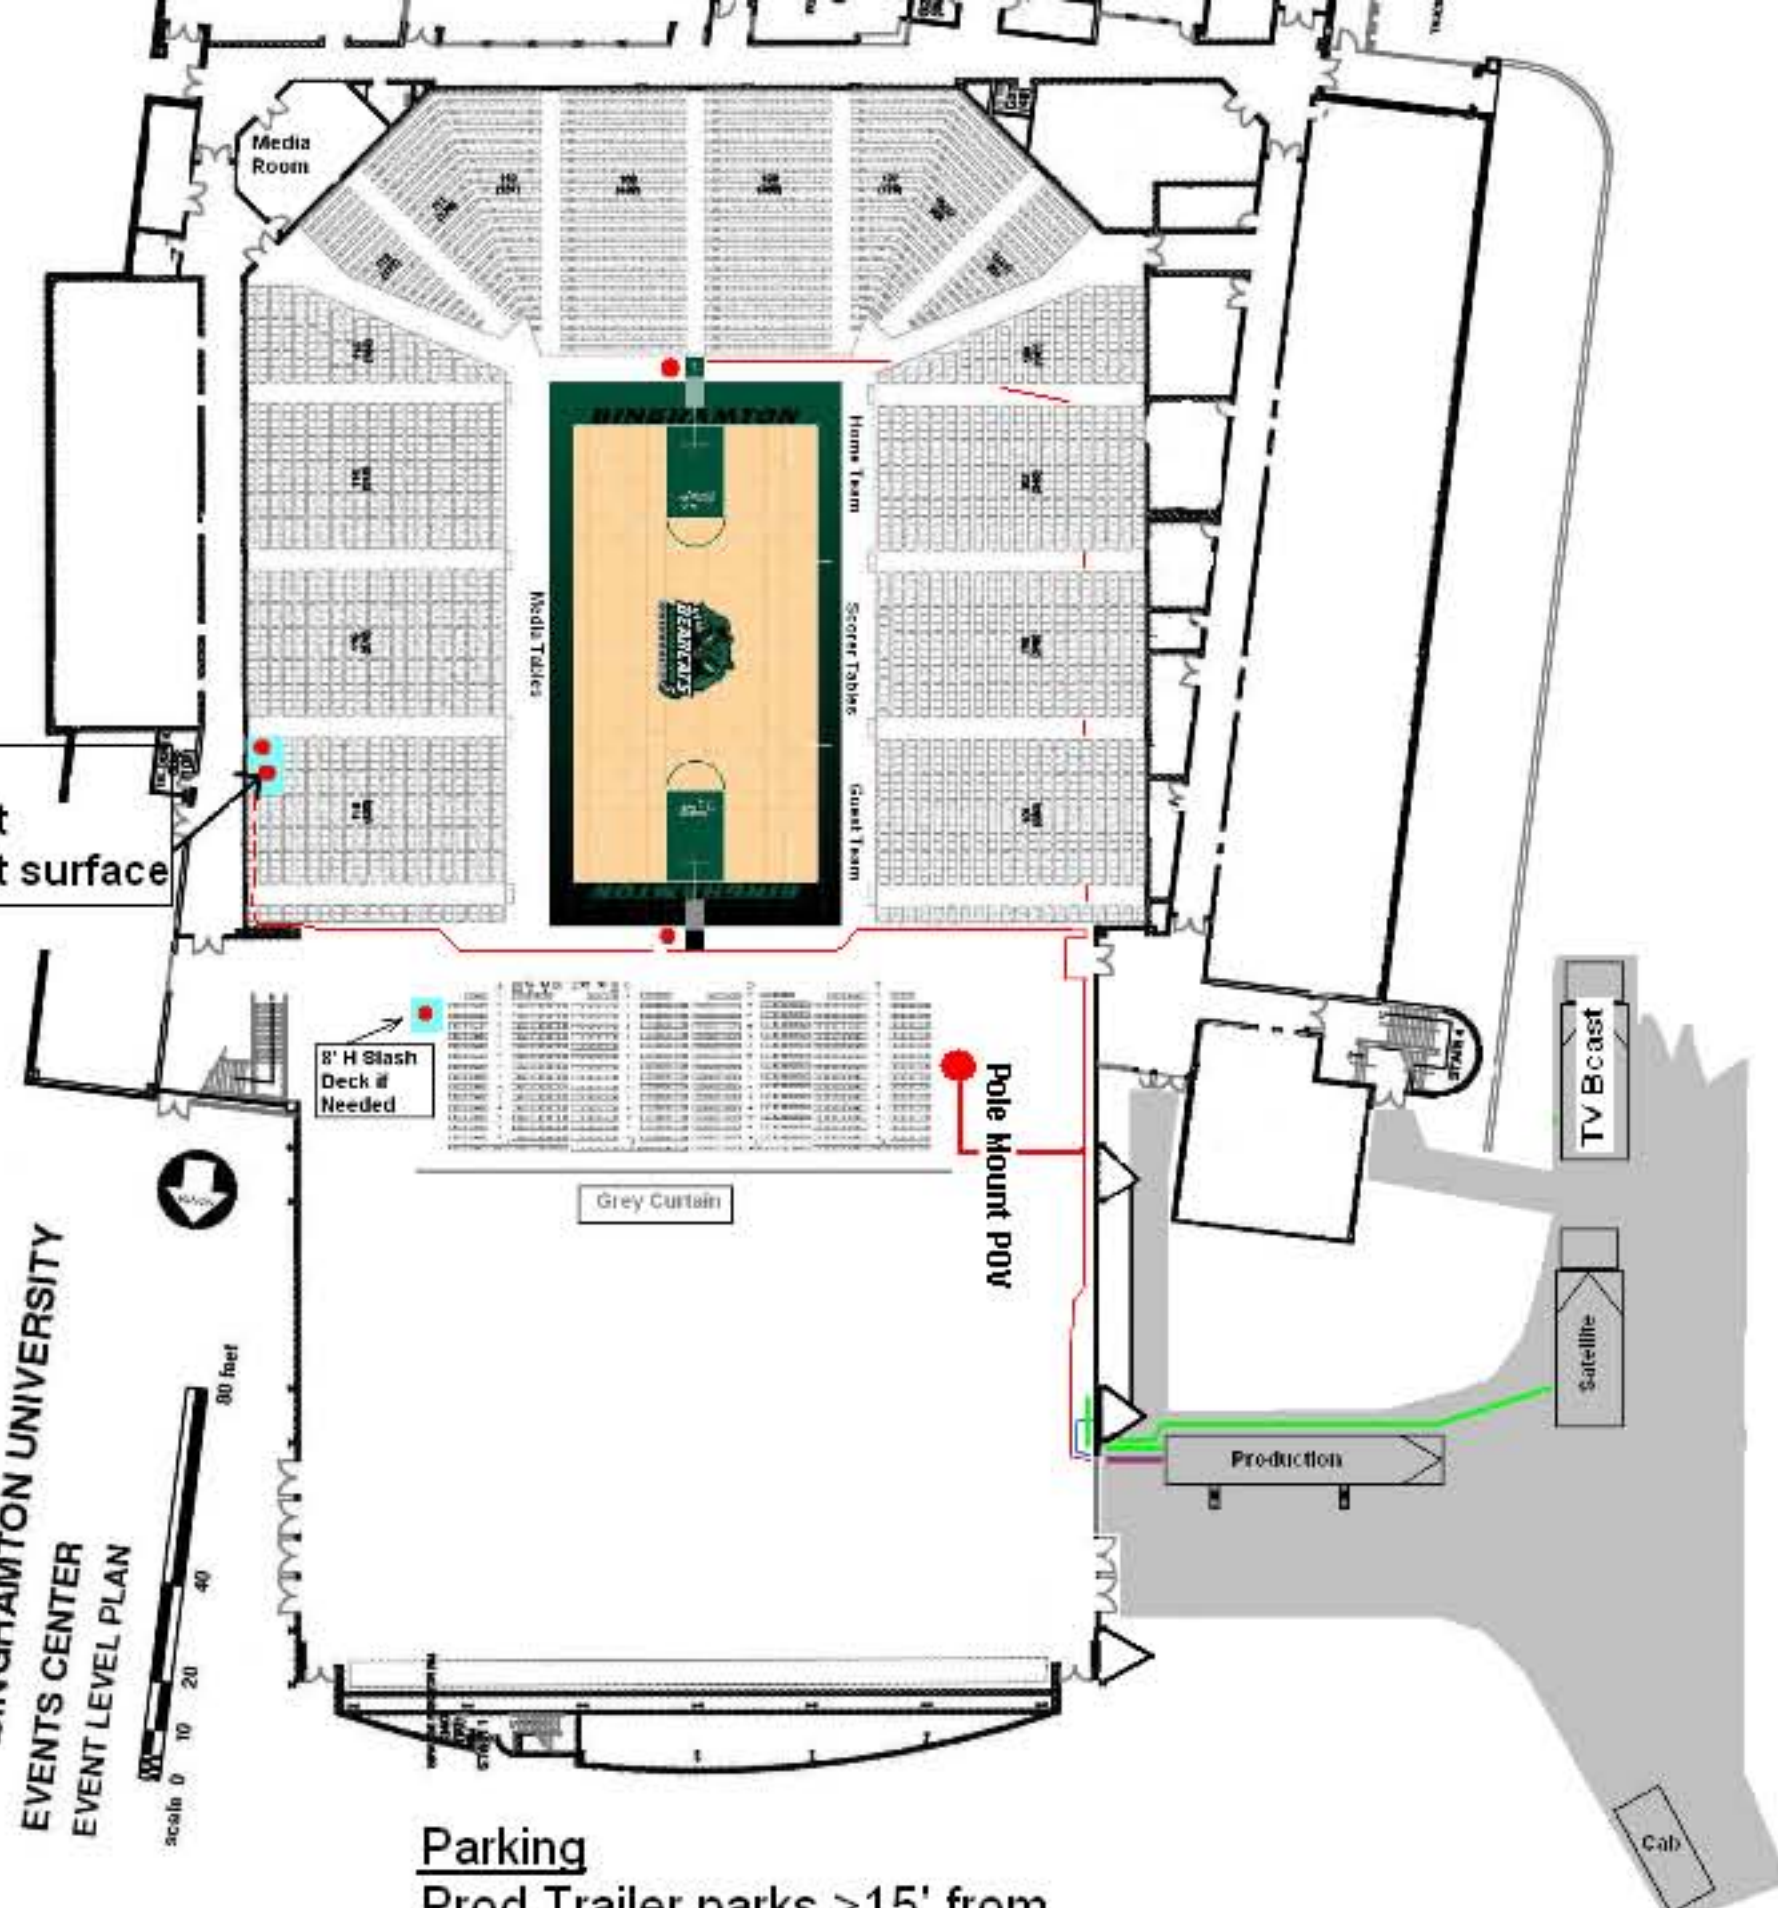

TV Event Parking Locations

- Cam Location
- Power
- Telephone x 3
- Data x 2
- Camera Feed Cable

Parking
Prod Trailer parks >15' from Building in location marked

Crew may park in Lot H

Distance from Prod to Power/Phone/Data = 40'

Distance from Prod to Court = 200'