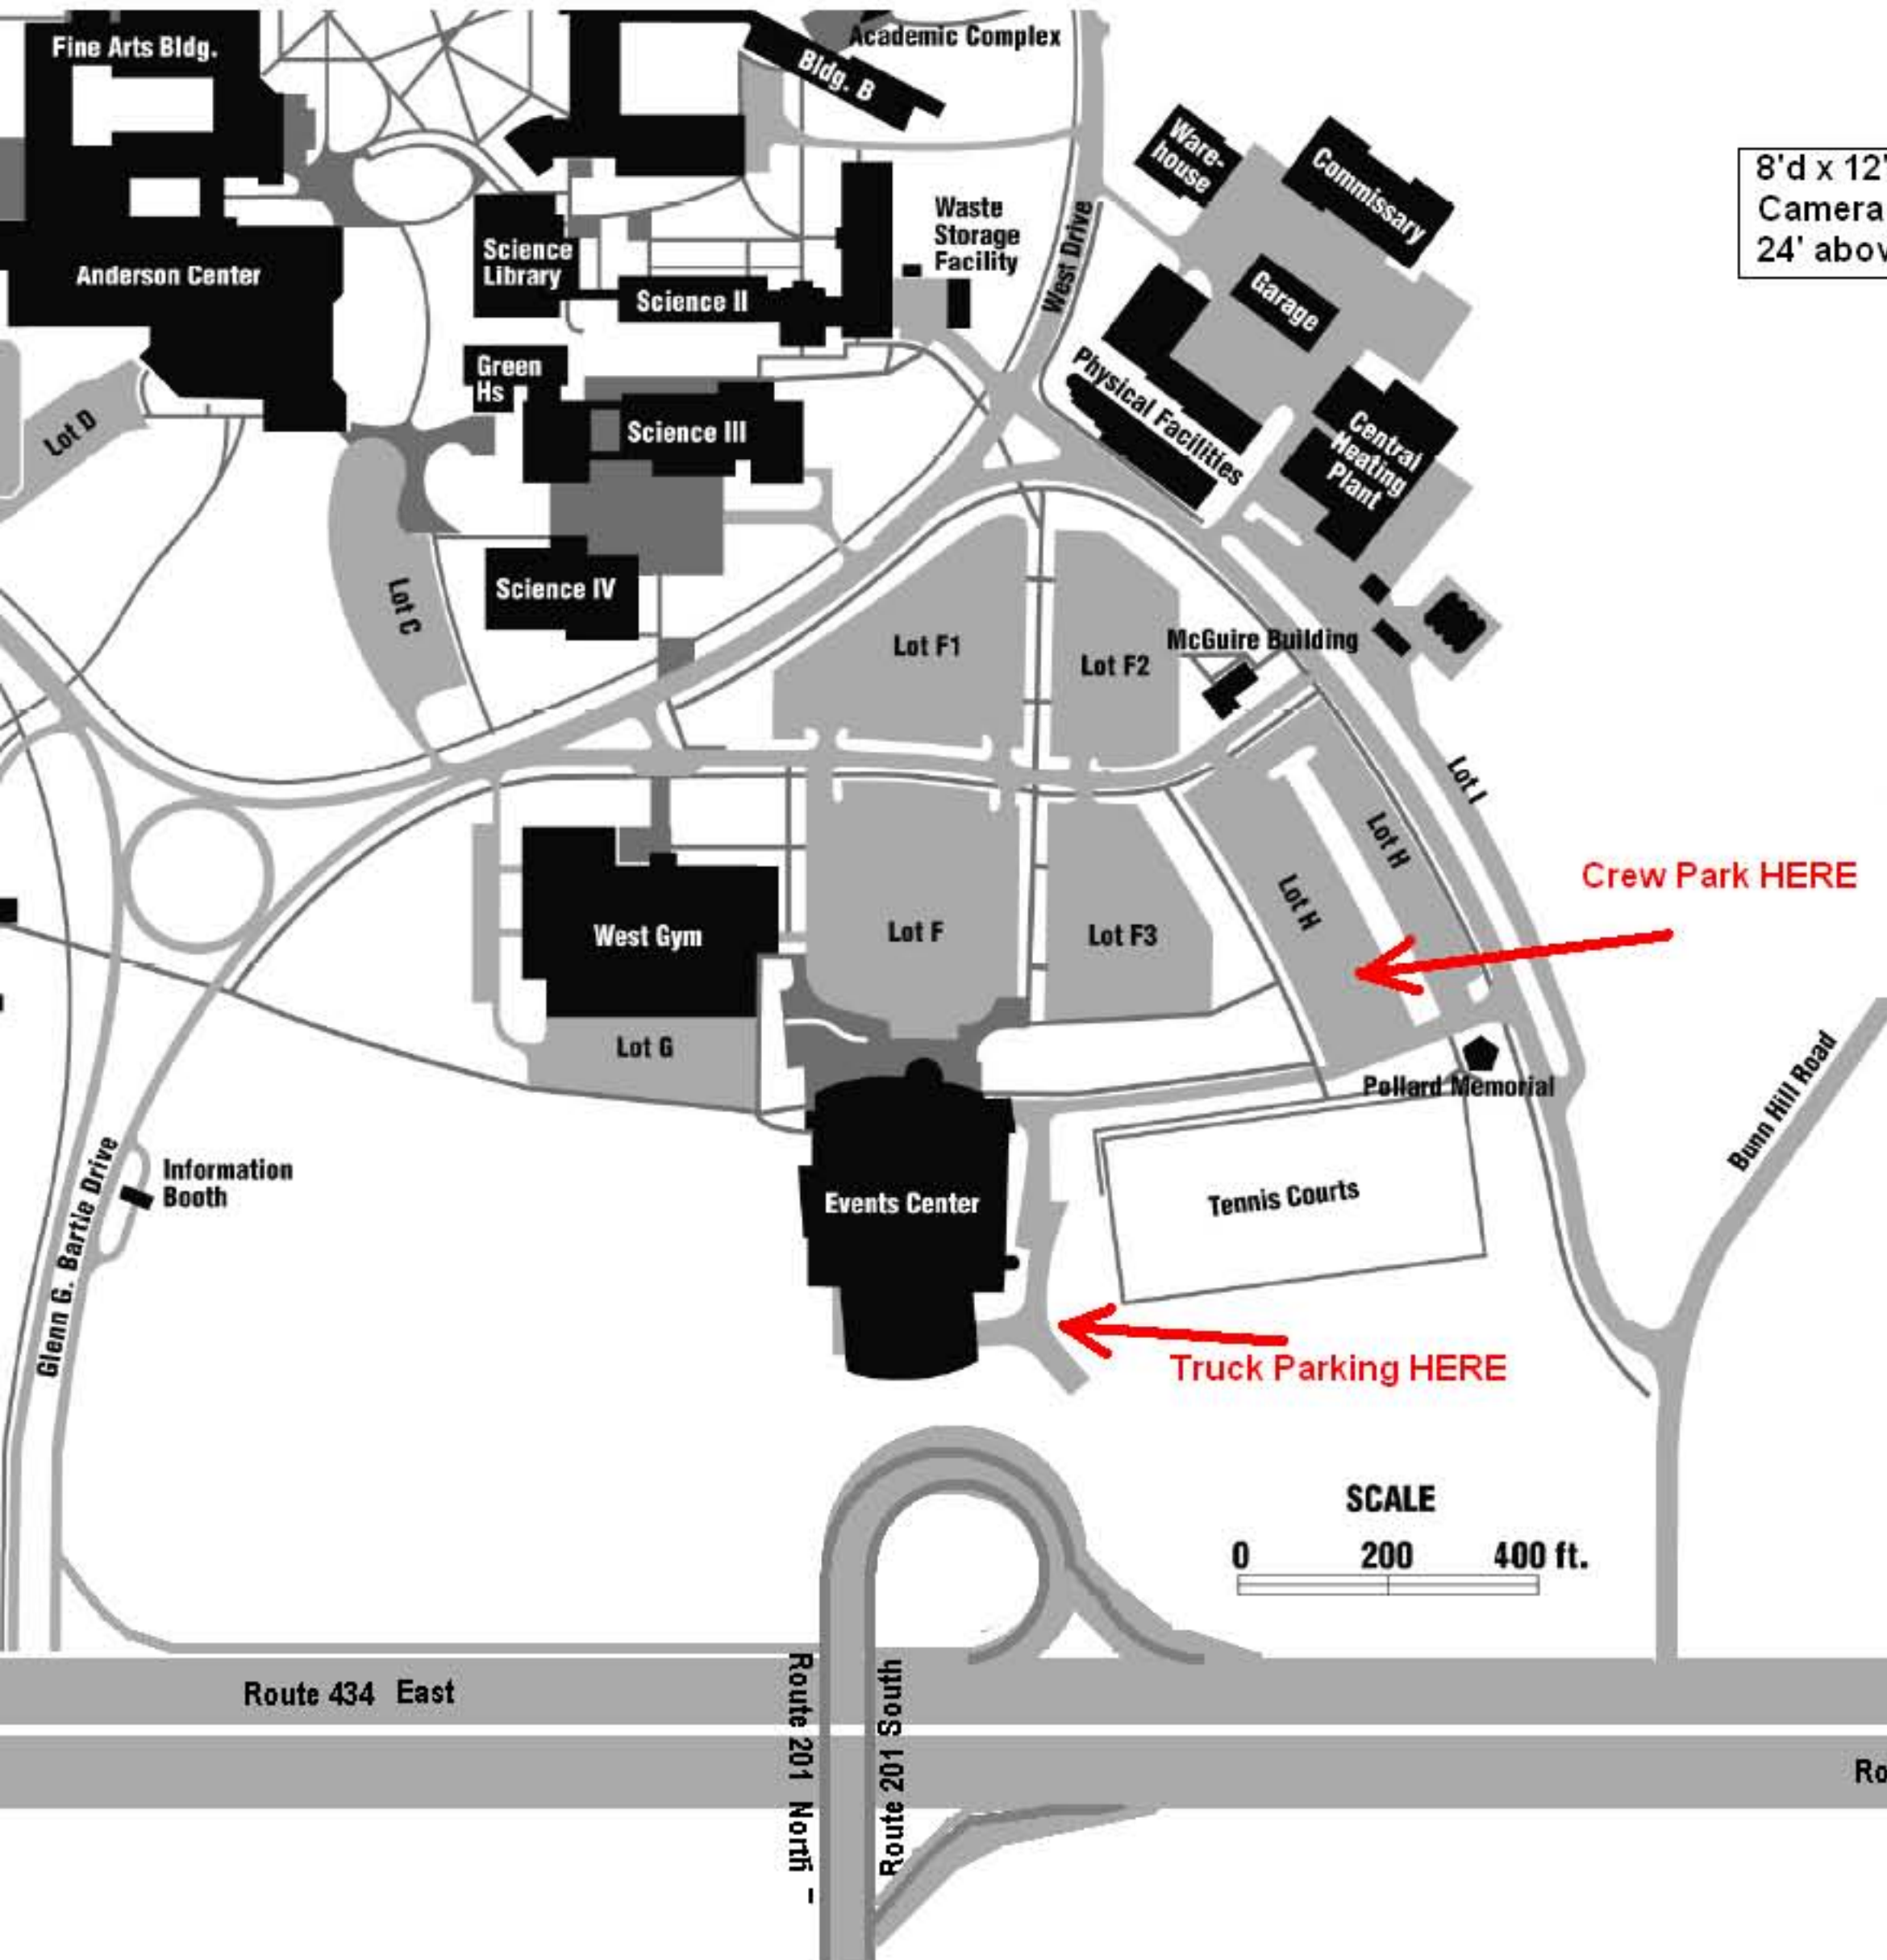

TV Event Parking Locations

- Cam Location
- Power
- Telephone x 3
- Data x 2
- Camera Feed Cable

Parking
Prod Trailer parks >15' from Building in location marked

Crew may park in Lot H

Distance from Prod to Power/Phone/Data = 40'

Distance from Prod to Court = 200'